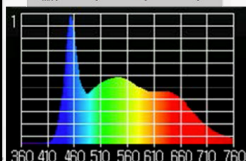

SUPER LED F4.7 VW

TLCI

@2.800°K

De Sisti SUPER LED F4.7 VW - 60W - @2800°K : CCT = P2791 (+0.3)
TLCI-2012: 96 (P2791)

Television Lighting Consistency Index-2012

Sector	Lightness	Chroma	Hue
R	0	0	0
RY	0	0	-
Y	0	0	-
YG	0	0	0
G	0	0	0
G/C	0	0	0
C	0	0	+
C/B	0	0	-
B	0	-	-
B/M	0	0	+
M	0	0	+
M/R	0	0	+

PHOTOMETRICS

// SUPER LED F4.7 VW

Central Light intensity (Candle Power)

Illumination center values at Distances

FULL FLOOD - C.C.T. tunable from 2.800°K to 6.600°K - 60W (CRI >95) - TLCI: 96

FLOOD @ 2.800°K CCT	5.058 cd	562 lux <i>52 FC</i>	316 lux <i>29 FC</i>	202 lux <i>19 FC</i>
---------------------	----------	-------------------------	-------------------------	-------------------------