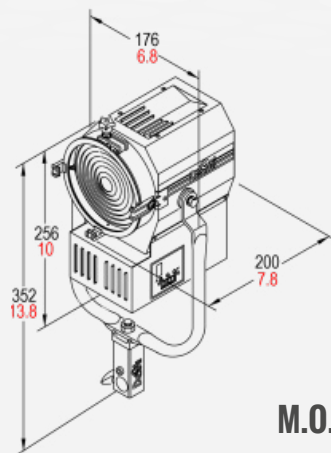

WHAT'S INSIDE

FIXTURE HEAD

120 mm. (4.75") diameter Fresnel lens
POWERCON IN & OUT PANEL CONNECTORS.
XLR 5 Pin DMX IN & OUT PANEL CONNECTORS.
60W high output CRI>95 LED with Tunable CCT
from 2.800°K till 6.600 °K
Built In Universal Power Supply 90-250V
50/60Hz DMX controlled.

DeSisti

SUPER LED F4.7 VW

FEATURES

Power to LED	60W - DC current to the LED - flicker free
Rated Voltage & PFC	90-250V 50-60Hz PFC 0,96
Power consumption	71W @ 230V 75W @120V
Power Connection	powerCON IN & OUT
DMX Data link USITT DMX512-A	5-pin XLR for DMX in & out. Use shielded data cables. Do not overload the daisy chain. Up to a maximum of 32 devices can be used on a single DMX chain.
DMX Channels	3: Dimmer/Light Intensity, CCT Control, Mode of CCT Control (steps or continuous)
LED ARRAY Lifetime	50.000 hours with 70% Lumen Maintenance. The LED ARRAYS are tested and certified up to LM80
CCT	Tunable from 2.800°K to 6.600°K
CRI / TLCI	CRI>95 TLCI:96
Protection Type	IP22
Max. Housing Surface Temperature	70° C
Weight of Fixture	M.O. 3,5 Kg (7.7 lb) P.O. 5,4 Kg (11.9 lb)
Weight of Barndoor	4 leaf 0,3 Kg (0.66 lb) 8 leaf 0,4 Kg (0.88 lb)
Weight of color frame	0,13 Kg (0.29 lb)
Barndoor ring diameter	133mm / 5.24"
Scrims & color frame diameter	129mm / 5.08"
Lens diameter	120mm / 4.75"

DIMENSION

M.O.

P.O.

FEATURES

120 mm. (4.75") diameter high quality, shock resistant Borosilicate glass Fresnel lens on spring supports.

Rugged and lightweight Carbon Steel Housing with low glare black epoxy powder coating and reinforces internal double walls.