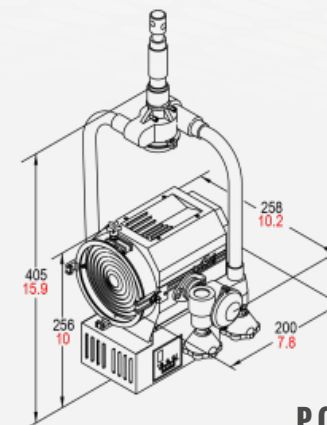

WHAT'S INSIDE

FIXTURE HEAD

120 mm. (4.75") diameter Fresnel lens
POWERCON IN & OUT PANEL CONNECTORS.
XLR 5 Pin DMX IN & OUT PANEL CONNECTORS.
60W high output CRI>95 LED with Tunable CCT
from 2.800°K till 6.600 °K
Built In Universal Power Supply 90-250V
50/60Hz DMX controlled.

DeSisti

SUPER LED F4.7 VW

FEATURES

Power to LED	60W - DC current to the LED - flicker free
Rated Voltage & PFC	90-250V 50-60Hz PFC 0,96
Power consumption	71W @ 230V 75W @120V
Power Connection	powerCON IN & OUT
DMX Data link USITT DMX512-A	5-pin XLR for DMX in & out. Use shielded data cables. Do not overload the daisy chain. Up to a maximum of 32 devices can be used on a single DMX chain.
DMX Channels	3: Dimmer/Light Intensity, CCT Control, Mode of CCT Control (steps or continuous)
LED ARRAY Lifetime	50.000 hours with 70% Lumen Maintenance. The LED ARRAYS are tested and certified up to LM80
CCT	Tunable from 2.800°K to 6.600°K
CRI / TLCI	CRI>95 TLCI:96
Protection Type	IP22
Max. Housing Surface Temperature	70° C
Weight of Fixture	M.O. 3,5 Kg (7.7 lb) P.O. 5,4 Kg (11.9 lb)
Weight of Barndoor	4 leaf 0,3 Kg (0.66 lb) 8 leaf 0,4 Kg (0.88 lb)
Weight of color frame	0,13 Kg (0.29 lb)
Barndoor ring diameter	133mm / 5.24"
Scrims & color frame diameter	129mm / 5.08"
Lens diameter	120mm / 4.75"

DIMENSION

M.O.

P.O.

FEATURES

120 mm. (4.75") diameter high quality, shock resistant Borosilicate glass Fresnel lens on spring supports.

Rugged and lightweight Carbon Steel Housing with low glare black epoxy powder coating and reinforces internal double walls.