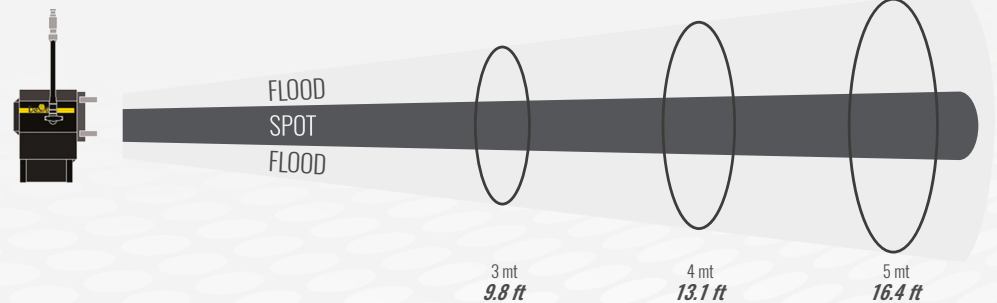

Light beam diameter with Beam Angle (50% of center value)

Beam Sizes

FLOOD	57°	3,26 mt <i>10.7 ft</i>	4,34 mt <i>14.3 ft</i>	5,43 mt <i>17.8 ft</i>

SPOT	12°	0,63 mt <i>2.1 ft</i>	0,84 mt <i>2.8 ft</i>	1,05 mt <i>3.4 ft</i>

Light beam diameter with Field Angle (10% of center value)

FLOOD	69°	4,12 mt <i>13.5 ft</i>	5,50 mt <i>18.0 ft</i>	6,87 mt <i>22.5 ft</i>

SPOT	20°	1,06 mt <i>3.5 ft</i>	1,41 mt <i>4.6 ft</i>	1,76 mt <i>5.8 ft</i>

LUX AT ANY DISTANCE = Candle Power: [Distance(in m.)]²

FC. AT ANY DISTANCE = Candle Power: [Distance(in ft)]²