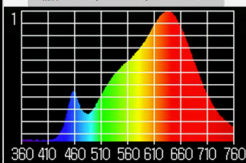

SUPER LED F4.7 VW

DATASHEET

Desiti

SUPER LED F4.7 VW

LED Fresnel Spotlight 60W Vari-White - CRI>95

White light, with Tunable Correlated Color Temperature from 2.800 to 6.600°K

OVERVIEW

The Super LED F4.7 Vari-White maintains the high efficiency DE SISTI Internationally Patented optical system for LED FRESNEL while the innovative white phosphors LED ARRAY provides the ability to tune the Correlated Color Temperature from a minimum of 2.800°K to a maximum of 6.600°K with an enhanced CRI (Color Rendering Index) higher than 95 at any CCT within the range.

SUPER LED F4.7 VW

TLCI

@2.800°K

De Sisti SUPER LED F4.7 VW - 60W - @2800°K : CCT = P2791 (+0.3)
TLCI-2012: 96 (P2791)

Television Lighting Consistency Index-2012

Sector	Lightness	Chroma	Hue
R	0	0	0
RY	0	0	-
Y	0	0	-
YG	0	0	0
G	0	0	0
G/C	0	0	0
C	0	0	+
C/B	0	0	-
B	0	-	-
B/M	0	0	+
M	0	0	+
M/R	0	0	+

@6.600°K

De Sisti SUPER LED F4.7 VW - 60W - @6600°K : CCT = D6990 (+0.4)
TLCI-2012: 96 (D6990)

Television Lighting Consistency Index-2012

Sector	Lightness	Chroma	Hue
R	0	0	0
RY	0	0	-
Y	0	0	-
YG	0	0	0
G	0	0	0
G/C	0	0	0
C	0	0	-
C/B	0	0	-
B	0	-	-
B/M	0	0	0
M	0	0	0
M/R	0	0	0

PHOTOMETRICS

// SUPER LED F4.7 VW

Central Light intensity (Candle Power)

Illumination center values at Distances

FULL FLOOD - C.C.T. tunable from 2.800°K to 6.600°K - 60W (CRI >95) - TLCI: 96

FLOOD @ 2.800°K CCT	5.058 cd	562 lux <i>52 FC</i>	316 lux <i>29 FC</i>	202 lux <i>19 FC</i>
---------------------	----------	-------------------------	-------------------------	-------------------------