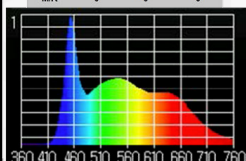

SUPER LED F4.7 VW

TLCI

@2.800°K

De Sisti SUPER LED F4.7 VW - 60W - @2800°K : CCT = P2791 (+0.3)
TLCI-2012: 96 (P2791)

Television Lighting Consistency Index-2012

Sector	Lightness	Chroma	Hue
R	0	0	0
RY	0	0	-
Y	0	0	-
YG	0	0	0
G	0	0	0
G/C	0	0	0
C	0	0	+
C/B	0	0	-
B	0	-	-
B/M	0	0	+
M	0	0	+
M/R	0	0	+

@6.600°K

De Sisti SUPER LED F4.7 VW - 60W - @6600°K : CCT = D6990 (+0.4)
TLCI-2012: 96 (D6990)

Television Lighting Consistency Index-2012

Sector	Lightness	Chroma	Hue
R	0	0	0
RY	0	0	-
Y	0	0	-
YG	0	0	0
G	0	0	0
G/C	0	0	0
C	0	0	-
C/B	0	0	-
B	0	-	-
B/M	0	0	0
M	0	0	0
M/R	0	0	0

PHOTOMETRICS

// SUPER LED F4.7 VW

Central Light intensity (Candle Power)

Illumination center values at Distances

FULL FLOOD - C.C.T. tunable from 2.800°K to 6.600°K - 60W (CRI >95) - TLCI: 96

FLOOD @ 2.800°K CCT	5.058 cd	562 lux <i>52 FC</i>	316 lux <i>29 FC</i>	202 lux <i>19 FC</i>
---------------------	----------	-------------------------	-------------------------	-------------------------