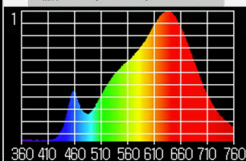

SUPER LED F4.7 VW

DATASHEET

Desisti

SUPER LED F4.7 VW

LED Fresnel Spotlight 60W Vari-White - CRI>95

White light, with Tunable Correlated Color Temperature from 2.800 to 6.600°K

OVERVIEW

The Super LED F4.7 Vari-White maintains the high efficiency DE SISTI Internationally Patented optical system for LED FRESNEL while the innovative white phosphors LED ARRAY provides the ability to tune the Correlated Color Temperature from a minimum of 2.800°K to a maximum of 6.600°K with an enhanced CRI (Color Rendering Index) higher than 95 at any CCT within the range.

SUPER LED F4.7 VW

TLCI

@2.800°K

De Sisti SUPER LED F4.7 VW - 60W - @2800°K : CCT = P2791 (+0.3)
TLCI-2012: 96 (P2791)

Television Lighting Consistency Index-2012

Sector	Lightness	Chroma	Hue
R	0	0	0
RY	0	0	-
Y	0	0	-
YG	0	0	0
G	0	0	0
G/C	0	0	0
C	0	0	+
C/B	0	0	-
B	0	-	-
B/M	0	0	+
M	0	0	+
M/R	0	0	+

@6.600°K

De Sisti SUPER LED F4.7 VW - 60W - @6600°K : CCT = D6990 (+0.4)
TLCI-2012: 96 (D6990)

Television Lighting Consistency Index-2012

Sector	Lightness	Chroma	Hue
R	0	0	0
RY	0	0	-
Y	0	0	-
YG	0	0	0
G	0	0	0
G/C	0	0	0
C	0	0	-
C/B	0	0	-
B	0	-	-
B/M	0	0	0
M	0	0	0
M/R	0	0	0

PHOTOMETRICS

// SUPER LED F4.7 VW

Central Light intensity (Candle Power)

Illumination center values at Distances

FULL FLOOD - C.C.T. tunable from 2.800°K to 6.600°K - 60W (CRI >95) - TLCI: 96

FLOOD @ 2.800°K CCT	5.058 cd	562 lux <i>52 FC</i>	316 lux <i>29 FC</i>	202 lux <i>19 FC</i>
---------------------	----------	-------------------------	-------------------------	-------------------------