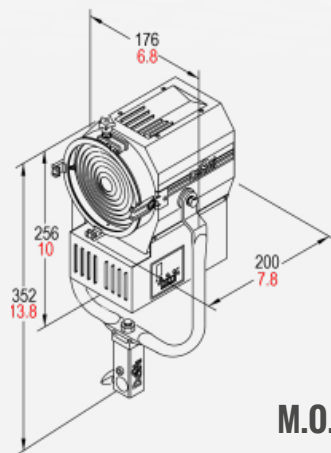

SUPER LED F4.7

FEATURES

Power to LED	60W - DC current to the LED - flicker free
Rated Voltage & PFC	90-250V 50-60Hz PFC 0,96
Power consumption	71W @ 230V | 75W @120V
Power Connection	powerCON IN & OUT
DMX Data link USITT DMX512-A	5-pin XLR for DMX in & out. Use shielded data cables. Do not overload the daisy chain. Up to a maximum of 32 devices can be used on a single DMX chain.
DMX Channels	1 @ 8bit | 2 @ 16bit
LED ARRAY Lifetime	50.000 hours with 70% Lumen Maintenance. The LED ARRAYS are tested and certified up to LM80
CCT	T: 3.200°K D: 5.600°K
CRI / TLCI	T: 97 / 96 D: 96 / 97
Protection Type	IP22
Max. Housing Surface Temperature	70° C
Weight of Fixture	M.O. 3,5 Kg (7.7 lb) P.O. 5,4 Kg (11.9 lb)
Weight of Barndoor	4 leaf 0,3 Kg (0.66 lb) | 8 leaf 0,4 Kg (0.88 lb)
Weight of color frame	0,13 Kg (0.29 lb)
Barndoor ring diameter	133mm / 5.24"
Scrim & color frame diameter	129mm / 5.08"
Lens diameter	120mm / 4.75"

DIMENSION

M.O.