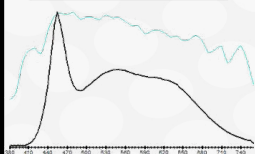

SUPER LED F4.7

TLCI

TUNGSTEN CCT

De Sisti SUPER LED F4.7 - 60W - Tungsten : CCT = P3005 (+0.3)
TLCI-2012: 96 (P3005)

Television Lighting Consistency Index-2012

Sector	Lightness	Chroma	Hue
R	0	0	0
RY	0	0	--
Y	0	-	-
YIG	0	-	0
G	0	0	+
GIC	0	0	+
C	0	0	++
CIB	+	0	-
B	0	-	-
BIM	+	+	+
M	0	0	+++
MIR	+	0	++

DAYLIGHT CCT

De Sisti SUPER LED F4.7 - 60W - Daylight : CCT = D5851 (+0.8)
TLCI-2012: 97 (D5851)

Television Lighting Consistency Index-2012

Sector	Lightness	Chroma	Hue
R	0	0	0
RY	--	0	--
Y	0	0	-
YIG	0	0	0
G	0	0	0
GIC	0	0	0
C	0	0	-
CIB	+	0	---
B	0	-	0
BIM	0	0	+
M	0	0	0
MIR	+	0	0

PHOTOMETRICS

// SUPER LED F4.7

Central Light intensity (Candle Power)

Illumination center values at Distances

3.200°K TUNGSTEN BALANCED C.C.T. (Correlated Color Temperature) - 60W (CRI 97) - TLCI: 96

	Central Light intensity (Candle Power)	3m	4m	5m
FLOOD	8.502 cd	945 lux <i>88 FC</i>	531 lux <i>49 FC</i>	340 lux <i>32 FC</i>
SPOT	33.953 cd	3.773 lux <i>350 FC</i>	2.122 lux <i>197 FC</i>	1.358 lux <i>126 FC</i>

5.600°K DAYLIGHT BALANCED C.C.T. (Correlated Color Temperature) - 60W (CRI 96) - TLCI: 97

	Central Light intensity (Candle Power)	3m	4m	5m
FLOOD	8.550 cd	950 lux <i>88 FC</i>	534 lux <i>50 FC</i>	342 lux <i>32 FC</i>
SPOT	35.091 cd	3.899 lux <i>362 FC</i>	2.193 lux <i>204 FC</i>	1.404 lux <i>130 FC</i>

3 mt 9.8 ft   4 mt 13.1 ft   5 mt 16.4 ft

Light beam diameter with Beam Angle (50% of center value)

	Beam Angle	3m	4m	5m
FLOOD	41°	2,24 mt <i>7.4 ft</i>	2,99 mt <i>9.8 ft</i>	3,74 mt <i>12.3 ft</i>
SPOT	12°	0,63 mt <i>2.1 ft</i>	0,84 mt <i>2.8 ft</i>	1,05 mt <i>3.4 ft</i>

Light beam diameter with Field Angle (10% of center value)

	Field Angle	3m	4m	5m
FLOOD	64°	3,75 mt <i>12.3 ft</i>	5,00 mt <i>16.4 ft</i>	6,25 mt <i>20.5 ft</i>
SPOT	22°	1,17 mt <i>3.8 ft</i>	1,56 mt <i>5.1 ft</i>	1,94 mt <i>6.4 ft</i>

LUX AT ANY DISTANCE = Candle Power: [Distance(in m.)]²

FC. AT ANY DISTANCE = Candle Power: [Distance(in ft)]²