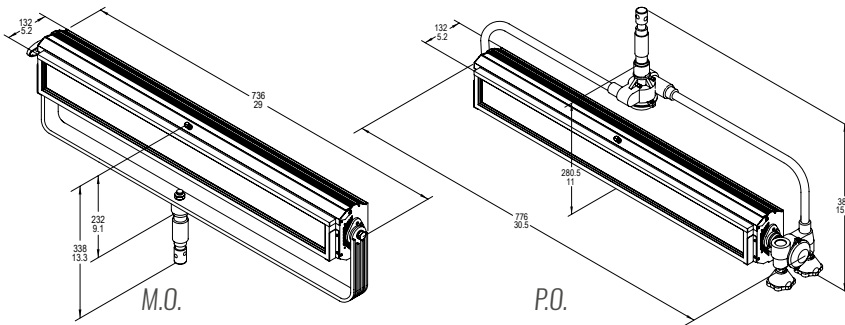

BEAM COVERAGE ON SOFT LED 1XL - 120W

Light beam Width with Beam Angle w/o accessories	98°	4.60 mt 15.1 ft	6.90 mt 22.6 ft	11.50 mt 37.7 ft
Light beam Height with Beam Angle w/o accessories	60°	2.31 mt 7.6 ft	3.46 mt 11.4 ft	5.77 mt 18.9 ft
Light beam Width with Beam Angle with Medium Black H.Comb	60°	2.31 mt 7.6 ft	3.46 mt 11.4 ft	5.77 mt 18.9 ft
Light beam Height with Beam Angle with Medium Black H.Comb	50°	1.87 mt 6.1 ft	2.80 mt 9.2 ft	4.66 mt 15.3 ft
Light beam Width with Beam Angle with Narrow Black H.Comb	35°	1.26 mt 4.1 ft	1.89 mt 6.2 ft	3.15 mt 10.3 ft
Light beam Height with Beam Angle with Narrow Black H.Comb	30°	1.07 mt 3.5 ft	1.61 mt 5.3 ft	2.68 mt 8.8 ft