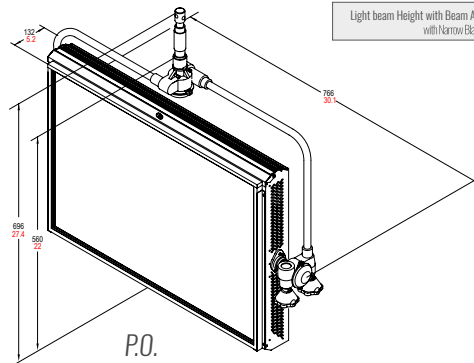

PHOTOMETRIC DATA