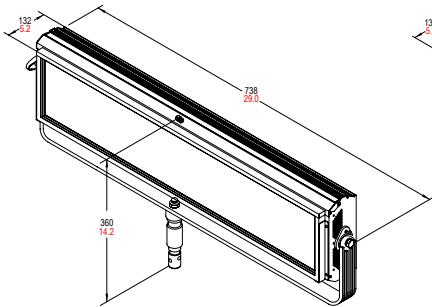

// SOFT LED 2XL

	2 mt 6.6 ft	3 mt 9.8 ft	5 mt 16.4 ft
S2XL VW at 2,800°K w/o Front Accessories Central Light Intensity (Candle Power)	7,947 cd 1,987 lux 185 FC	883 lux 82 FC	318 lux 30 FC
S2XL VW at 2,800°K with Medium Black H.Comb Central Light Intensity (Candle Power)	6,787 cd 1,697 lux 158 FC	754 lux 70 FC	271 lux 25 FC
S2XL VW at 2,800°K with Narrow Black H.Comb Central Light Intensity (Candle Power)	6,501 cd 1,625 lux 151 FC	722 lux 67 FC	260 lux 24 FC

	2 mt 6.6 ft	3 mt 9.8 ft	5 mt 16.4 ft
S2XL VW at 6,500°K w/o Front Accessories Central Light Intensity (Candle Power)	10,557 cd 2,639 lux 245 FC	1,173 lux 109 FC	422 lux 39 FC
S2XL VW at 6,500°K with Medium Black H.Comb Central Light Intensity (Candle Power)	9,016 cd 2,254 lux 209 FC	1,002 lux 93 FC	361 lux 34 FC
S2XL VW at 6,500°K with Narrow Black H.Comb Central Light Intensity (Candle Power)	8,636 cd 2,159 lux 201 FC	960 lux 89 FC	345 lux 32 FC

	2 mt 6.6 ft	3 mt 9.8 ft	5 mt 16.4 ft
S2XL Tungsten w/o Front Accessories Central Light Intensity (Candle Power)	8,289 cd 2,072 lux 193 FC	921 lux 83 FC	332 lux 31 FC
S2XL Tungsten with Medium Black H.Comb Central Light Intensity (Candle Power)	7,079 cd 1,770 lux 164 FC	787 lux 73 FC	283 lux 26 FC
S2XL Tungsten with Narrow Black H.Comb Central Light Intensity (Candle Power)	6,780 cd 1,695 lux 157 FC	753 lux 70 FC	271 lux 25 FC

	2 mt 6.6 ft	3 mt 9.8 ft	5 mt 16.4 ft
S2XL Daylight w/o Front Accessories Central Light Intensity (Candle Power)	10,530 cd 2,633 lux 245 FC	1,170 lux 109 FC	421 lux 39 FC
S2XL Daylight with Medium Black H.Comb Central Light Intensity (Candle Power)	8,993 cd 2,248 lux 208 FC	999 lux 93 FC	360 lux 33 FC
S2XL Daylight with Narrow Black H.Comb Central Light Intensity (Candle Power)	8,614 cd 2,153 lux 200 FC	957 lux 89 FC	345 lux 32 FC

BEAM COVERAGE ON SOFT LED 2XL - 180W