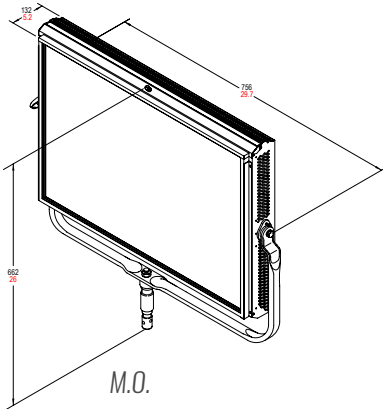

PHOTOMETRIC DATA