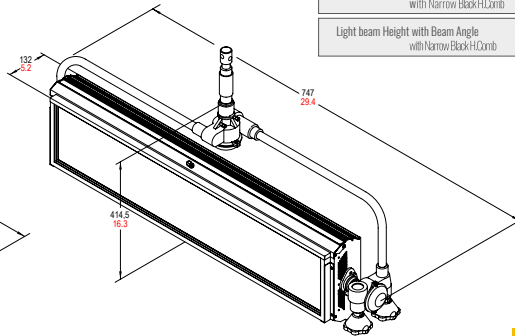

P.O.

PHOTOMETRIC DATA