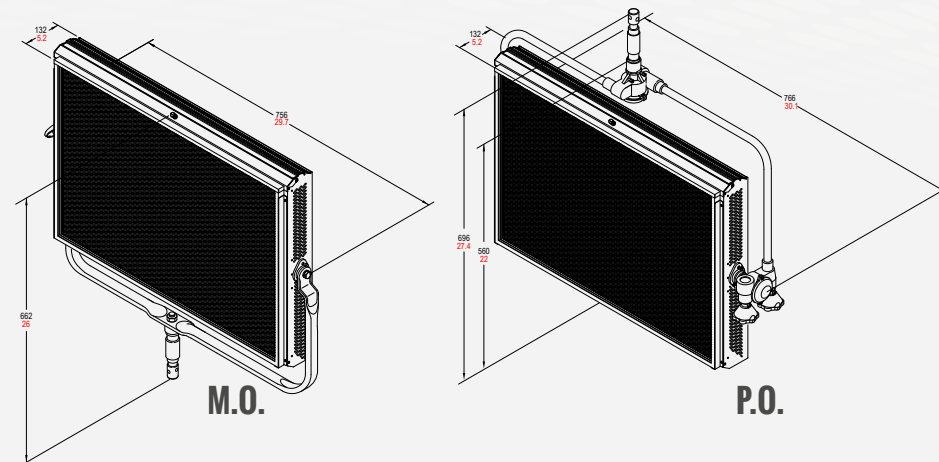

SOFT LED 8XLVW

FEATURES - PRELIMINARY INFO

Power to LED	400W - DC current to the LED - flicker free
Rated Voltage & PFC	90-250V 50-60Hz PFC 0,96
Power consumption	450W @ 230V | 460W @120V
Power Connection	powerCON IN & OUT
DMX Data link USITT DMX512-A	5-pin XLR for DMX in & out. Use shielded data cables. Do not overload the daisy chain. Up to a maximum of 32 devices can be used on a single DMX chain.
DMX Channels	3: Dimmer/Light Intensity, CCT Control, Mode of CCT Control (steps or continuous)
LED BOARDS Lifetime	50.000 hours with 70% Lumen Maintenance. The LED BOARDS are tested and certified up to LM80
CCT	Tunable from 2.800°K to 6.600°K
CRI / TLCI	T: 96 / 96 D: 96 / 96
Protection Type	IP22
Max. Housing Surface Temperature	70° C
Weight of Fixture with yoke (integrated PSU)	M.O. 19,8 Kg (43.7 lb) P.O. 22,1 Kg (48.7 lb)

DIMENSION

FEATURES

Vari-White CCT technology with a range from 2.800°K to 6.600°K

Rugged and Lightweight Aluminium extrusion housing with Black Oxidation low glare finishing

High efficiency, silent passive heat management. Thermal stabilization of the LED operating temperature is managed by an internal thermal sensor and CPU, variable fan speed and heat sink to maintain the LEDs at optimal constant temperature.

DMX (or local) control of the Light intensity from 0 to 100% with smooth transition and theatrical quality dimming...flicker free at any dimming level.

100% flicker free system with universal Power Supply unit 90-250V to work in every condition and frame rate.

The accessories are secure regardless of the orientation of the fixture. Accessories have been designed for one hand installation.

Available with either positive lock manual yokes for comfort and ease of handling, or pole operated yokes which can be used via the lighting pole for Panning and Tilting the lights as well as manually, since the mechanical activators are equipped with clutches.

Honeycombs and intensifier accessories work perfectly to shape and control the beam spread.

DMX daisy chaining and Power Pass Through features allow for quicker installations of the lighting system.