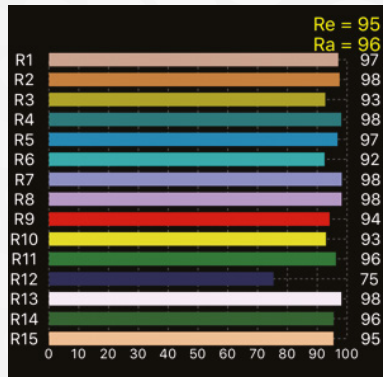

DAYLIGHT CCT

PHOTOMETRICS - PRELIMINARY INFO

Vari-White at C.C.T. (Correlated Color Temperature) balanced to 2.800°K - 400W (CRI>95 - TLCI>96)

Illumination center values at the following distances

	2 mt	3 mt	5 mt
	6.6 ft	9.8 ft	16.4 ft

S8XL VW at 2.800°K w/o Front Accessories Central Light intensity (Candle Power)	17.370 cd	4.343 lux 403 FC	1.930 lux 179 FC	695 lux 65 FC
S8XLVW at 2.800°K with Medium Black H.Comb Central Light intensity (Candle Power)	14.834 cd	3.708 lux 345 FC	1.648 lux 153 FC	593 lux 55 FC
S8XL VW at 2.800°K with Narrow Black H.Comb Central Light intensity (Candle Power)	14.209 cd	3.552 lux 330 FC	1.579 lux 147 FC	568 lux 53 FC

Vari-White at C.C.T. (Correlated Color Temperature) balanced to 6.500°K - 400W (CRI>95 - TLCI>96)

Illumination center values at the following distances

	2 mt	3 mt	5 mt
	6.6 ft	9.8 ft	16.4 ft

S8XL VW at 6.500°K w/o Front Accessories Central Light intensity (Candle Power)	23.724 cd	5.931 lux 551 FC	2.636 lux 245 FC	949 lux 88 FC
S8XLVW at 6.500°K with Medium Black H.Comb Central Light intensity (Candle Power)	20.260 cd	5.065 lux 471 FC	2.251 lux 209 FC	810 lux 75 FC
S8XLVW at 6.500°K with Narrow Black H.Comb Central Light intensity (Candle Power)	19.406 cd	4.852 lux 451 FC	2.156 lux 200 FC	776 lux 72 FC

Light beam Width with Beam Angle w/o accessories	92°	4,14 mt 13.6 ft	6,21 mt 20.4 ft	10,36 mt 34.0 ft
Light beam Height with Beam Angle w/o accessories	60°	2,31 mt 7.6 ft	3,46 mt 11.4 ft	5,77 mt 18.9 ft
Light beam Width with Beam Angle with Medium Black H.Comb	60°	2,31 mt 7.6 ft	3,46 mt 11.4 ft	5,77 mt 18.9 ft
Light beam Height with Beam Angle with Medium Black H.Comb	50°	1,87 mt 6.1 ft	2,80 mt 9.2 ft	4,66 mt 15.3 ft
Light beam Width with Beam Angle with Narrow Black H.Comb	35°	1,26 mt 4.1 ft	1,89 mt 6.2 ft	3,15 mt 10.3 ft
Light beam Height with Beam Angle with Narrow Black H.Comb	30°	1,07 mt 3.5 ft	1,61 mt 5.3 ft	2,68 mt 8.8 ft