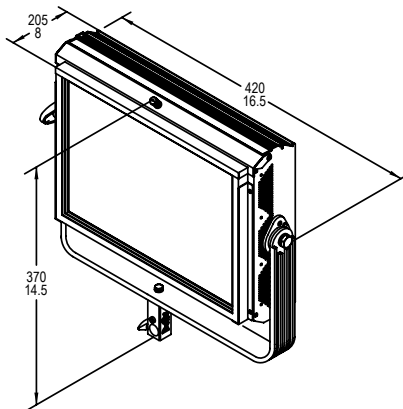

2 mt 6.6 ft	3 mt 9.8 ft	5 mt 16.4 ft
SL4 Tungsten w/o Front Accessories Central Light Intensity (Candle Power)	4,410 cd 1,103 lux 102.5 FC	480 lux 45.5 FC	176 lux 16.4 FC
SL4 Tungsten with Medium Black H.Comb Central Light Intensity (Candle Power)	3,087 cd 772 lux 71.7 FC	343 lux 31.9 FC	123 lux 11.4 FC
SL4 Tungsten with Narrow Black H.Comb Central Light Intensity (Candle Power)	2,511 cd 628 lux 58.3 FC	279 lux 25.9 FC	100 lux 9.3 FC

	2 mt 6.6 ft	3 mt 9.8 ft	5 mt 16.4 ft
SL4 Daylight w/o Front Accessories Central Light Intensity (Candle Power)	4,590 cd 1,148 lux 106.7 FC	510 lux 47.4 FC	184 lux 17.1 FC
SL4 Daylight with Medium Black H.Comb Central Light Intensity (Candle Power)	3,213 cd 803 lux 74.6 FC	357 lux 33.2 FC	129 lux 12 FC
SL4 Daylight with Narrow Black H.Comb Central Light Intensity (Candle Power)	2,619 cd 655 lux 60.9 FC	291 lux 27 FC	105 lux 9.8 FC

BEAM COVERAGE ON SOFT LED 4 - 180W

Light beam Width with Beam Angle w/o accessories	110.0°	5.71 mt 18.7 ft	8.57 mt 28.1 ft	14.28 mt 46.8 ft
Light beam Height with Beam Angle w/o accessories	96.0°	4.44 mt 14.5 ft	6.66 mt 21.8 ft	11.11 mt 36.4 ft
Light beam Width with Beam Angle with Medium Black H.Comb	60.0°	2.31 mt 7.6 ft	3.46 mt 11.3 ft	5.77 mt 18.9 ft
Light beam Height with Beam Angle with Medium Black H.Comb	55.0°	2.08 mt 6.8 ft	3.12 mt 10.2 ft	5.21 mt 17.1 ft
Light beam Width with Beam Angle with Narrow Black H.Comb	35.0°	1.26 mt 4.1 ft	1.89 mt 6.2 ft	3.15 mt 10.3 ft
Light beam Height with Beam Angle with Narrow Black H.Comb	35.0°	1.26 mt 4.1 ft	1.89 mt 6.2 ft	3.15 mt 10.3 ft

PHOTOMETRIC DATA
PRELIMINARY INFORMATION