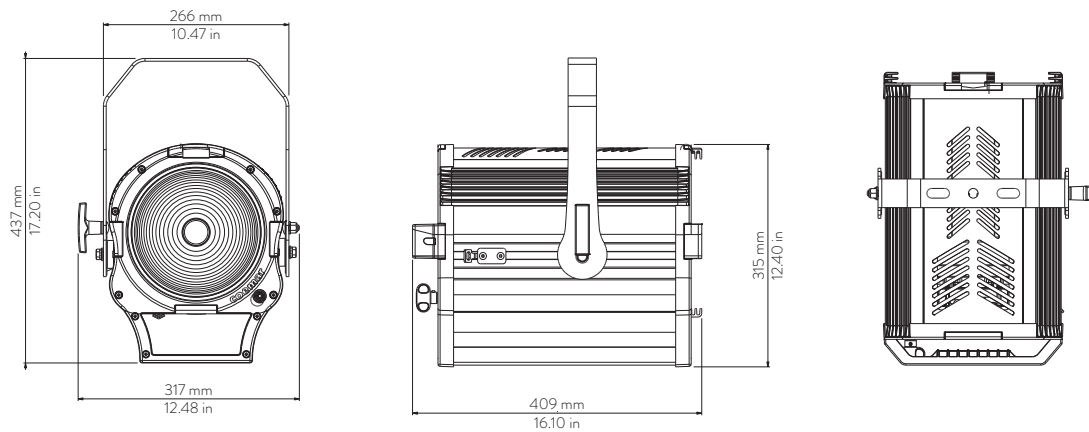

PHYSICAL SIZE

- Length: 409 mm (16.10 in)
- Width: 317 mm (12.48 in)
- Height: 315 mm (12.40 in)
- Weight: 13.5 Kg (29.76 lbs)

CONTROL PROTOCOL AND PROGRAMMING

- USITT DMX512A
- DMX channels: 5 / 2 / 1
- Setting, addressing, testing and measurements via LEDs display
- RDM (Remote Device Management)

ELECTRICAL SPECIFICATIONS AND CONNECTIONS

- AC power: 80-264 V, auto-sensing, 50/60 Hz
- Max power consumption: 245 W
- Power consumption: 1.13 A at 230 V, 2.17 A at 115 V - cosφ 0.94 min.
- In and Out PowerCon TRUE connectors
- DMX data in/out: 5 pin locking XLR

ACCESSORIES

- 8-leaf barndoor
- Color frame holder

AVAILABLE VERSIONS

- Pole operated zoom and yoke (F050G010P)

DRAWING SIZE

DMX CHARTS

5 channels		2 channels		1 channel	
1	master dimmer	1	master dimmer	1	master dimmer (color temperature settable by display)
2	dimmer fine	2	white tone		
3	white tone				
4	strobe				
5	special function				