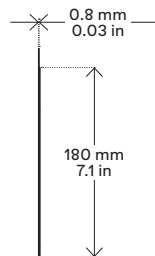

Physical

● Yoke	Manual (standard) or Pole Operated Pan-Tilt (Optional)
● Materials	Flame-retardant thermoplastic engineering polymers
● Framing System	Four stainless steel shutter blades in a two-plane assembly, 0.40mm (AISI 316)
● High-impact Resistant	Thermally insulated knobs and shutter handles
● Weight	Body: 6 Kg/13.2 lbs - With 28°-40° Optic: 8.5 Kg/18.7 lbs
● Length	Body: 362 mm/14.2 in - With 28°-40° Optic: 601 mm/14.2 in
● Height	189 mm/7.4 in - With bracket: 372 mm/14.6 in
● Width	212 mm/14.2 in
● IP Rating	IP20 (available IP65 LEDko Ext Series)
● Color options	Black, custom color on request (optional)
● Included accessories	1.5 m power cable with PowerCON TRUE1 and bare ends, gobo holder, front barrel

05 → Green Saturation

06 → Special Function

Drawing Size

* with Profile Zoom 28°/40° optic

* Magnetic gobo holder (optional)

LEDko Optics dimensions and weight

Product	Optics	Length	Weight
	Lens Tube Profile 10°	900 mm (35.4 in)	9 Kg (19.8 lbs)

Product	Optics	Length	Weight
	Lens Tube Profile 14°	750 mm (35.4 in)	9 Kg (19.8 lbs)
	Lens Tube Profile 70°	750 mm (35.4 in)	8.68 Kg (19.14 lbs)

Product	Optics	Length	Weight
	Lens Tube Profile 19°	670 mm (26.3 in)	9.15 Kg (20.17 lbs)
	Lens Tube Profile 26°	670 mm (26.3 in)	9.05 Kg (19.95 lbs)
	Lens Tube Profile 36°	670 mm (26.3 in)	9.35 Kg (20.60 lbs)
	Lens Tube Profile 50°	670 mm (26.3 in)	9.05 Kg (19.95 lbs)

Product	Optics	Length	Weight
	Profile Zoom 15°-35°	886 mm (34.9 in)	13.05 Kg (28.77 lbs)

Product	Optics	Length	Weight
	Profile Zoom 25°-50°	783 mm (30.8 in)	11.2 Kg (24.69 lbs)

Product	Optics	Length	Weight
	Profile Zoom 28°-40°	601 mm (23.7 in)	8.3 Kg (18.3 lbs)
	Soft Profile Fresnel Zoom 14°-40°	601 mm (23.7 in)	7.75 Kg (17.09 lbs)
	Soft Profile PC Zoom 11°-38°	601 mm (23.7 in)	8.25 Kg (18.19 lbs)