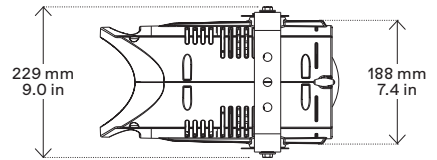

05 → Green Saturation

06 → Special Function

Drawing Size

* with Profile Zoom 28°/40° optic

* Magnetic gobo holder (optional)

LEDko Optics dimensions and weight

Product	Optics	Length	Weight
	Lens Tube Profile 10°	900 mm (35.4 in)	9 Kg (19.8 lbs)

Product	Optics	Length	Weight
	Lens Tube Profile 14°	750 mm (35.4 in)	9 Kg (19.8 lbs)
	Lens Tube Profile 70°	750 mm (35.4 in)	8.68 Kg (19.14 lbs)

Product	Optics	Length	Weight
	Lens Tube Profile 19°	670 mm (26.3 in)	9.15 Kg (20.17 lbs)
	Lens Tube Profile 26°	670 mm (26.3 in)	9.05 Kg (19.95 lbs)
	Lens Tube Profile 36°	670 mm (26.3 in)	9.35 Kg (20.60 lbs)
	Lens Tube Profile 50°	670 mm (26.3 in)	9.05 Kg (19.95 lbs)