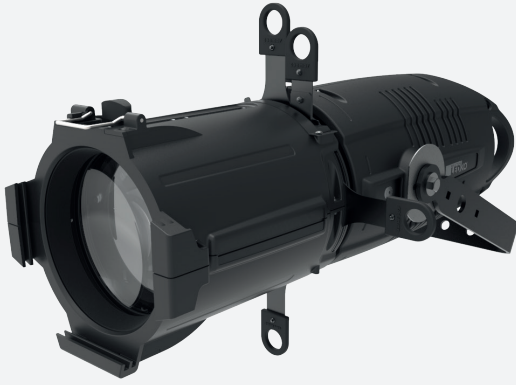

LEDko FullSpectrum 6 HD Studio +

Product code:
F114Q000A

Last update:
19/09/2022

LEDko FullSpectrum 6 HD Studio +
with Profile Zoom 28°-40° Optic

LEDko FullSpectrum 6 HD Studio +
Rear Panel with the new OLED Display

LEDko with 28°-40° optic

Introducing

● Designed with HD electronic and a new OLED display, this spot profile projector is the evolution of the FS6 HD. The HD + electronic with advanced LED controller enables a smooth dimming and it offers a higher luminous efficiency, with a color rendering index of the white range greater than 95. Very quick setup of the functions thanks to the potentiometer knob

Key Features

- Red, Green, Blue, Cyan, Lime, Amber light source, 20 bit color mixing
- High CRI>95
- CCT from 2.700 K to 10.000 K (through DMX Chart) or up to 20.000 K (through Display)
- High lumen flux and flat field
- Swappable lens tubes between 5–90°
- Soft profiling thanks to Fresnel and PC optics (Coemar patent)
- Four blade framing system, each shutter blade is adjustable for radial position and angle
- 360° rotation of lens and framing system
- Body in flame-retardant thermoplastic engineering polymers
- Black, custom color on request (optional)
- Manual (standard) or Pole Operated Pan-Tilt (Optional)
- European Conformity certification

Physical

● Yoke	Manual (standard) or Pole Operated Pan-Tilt (Optional)
● Materials	Flame-retardant thermoplastic engineering polymers
● Framing System	Four stainless steel shutter blades in a two-plane assembly, 0.40mm (AISI 316)
● High-impact Resistant	Thermally insulated knobs and shutter handles
● Weight	Body: 6 Kg/13.2 lbs - With 28°-40° Optic: 8.5 Kg/18.7 lbs
● Length	Body: 362 mm/14.2 in - With 28°-40° Optic: 601 mm/14.2 in
● Height	189 mm/7.4 in - With bracket: 372 mm/14.6 in
● Width	212 mm/14.2 in
● IP Rating	IP20 (available IP65 LEDko Ext Series)
● Color options	Black, custom color on request (optional)
● Included accessories	1.5 m power cable with PowerCON TRUE1 and bare ends, gobo holder, front barrel