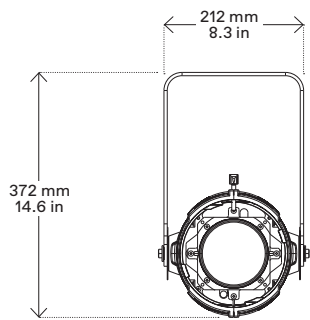

Physical

● Yoke	Manual (standard) or Pole Operated Pan-Tilt (Optional)
● Materials	Flame-retardant thermoplastic engineering polymers
● Framing System	Four stainless steel shutter blades in a two-plane assembly, 0.40mm (AISI 316)
● High-impact Resistant	Thermally insulated knobs and shutter handles
● Weight	Body: 6 Kg/13.2 lbs - With 28°-40° Optic: 8.5 Kg/18.7 lbs
● Length	Body: 362 mm/14.2 in - With 28°-40° Optic: 601 mm/14.2 in
● Height	189 mm/7.4 in - With bracket: 372 mm/14.6 in
● Width	212 mm/14.2 in
● IP Rating	IP20 (available IP65 LEDko Ext Series)
● Color options	Black, custom color on request (optional)
● Included accessories	1.5 m power cable with PowerCON TRUE1 and bare ends, gobo holder, front barrel

05 → Green Saturation

06 → Special Function

Drawing Size

* with Profile Zoom 28°/40° optic

* Magnetic gobo holder (optional)

LEDko Optics dimensions and weight

Product	Optics	Length	Weight
	Lens Tube Profile 10°	900 mm (35.4 in)	9 Kg (19.8 lbs)

Product	Optics	Length	Weight
	Lens Tube Profile 14°	750 mm (35.4 in)	9 Kg (19.8 lbs)
	Lens Tube Profile 70°	750 mm (35.4 in)	8.68 Kg (19.14 lbs)

Product	Optics	Length	Weight
	Lens Tube Profile 19°	670 mm (26.3 in)	9.15 Kg (20.17 lbs)
	Lens Tube Profile 26°	670 mm (26.3 in)	9.05 Kg (19.95 lbs)
	Lens Tube Profile 36°	670 mm (26.3 in)	9.35 Kg (20.60 lbs)
	Lens Tube Profile 50°	670 mm (26.3 in)	9.05 Kg (19.95 lbs)

Product	Optics	Length	Weight
	Profile Zoom 15°-35°	886 mm (34.9 in)	13.05 Kg (28.77 lbs)

Product	Optics	Length	Weight
	Profile Zoom 25°-50°	783 mm (30.8 in)	11.2 Kg (24.69 lbs)

Product	Optics	Length	Weight
	Profile Zoom 28°-40°	601 mm (23.7 in)	8.3 Kg (18.3 lbs)
	Soft Profile Fresnel Zoom 14°-40°	601 mm (23.7 in)	7.75 Kg (17.09 lbs)
	Soft Profile PC Zoom 11°-38°	601 mm (23.7 in)	8.25 Kg (18.19 lbs)