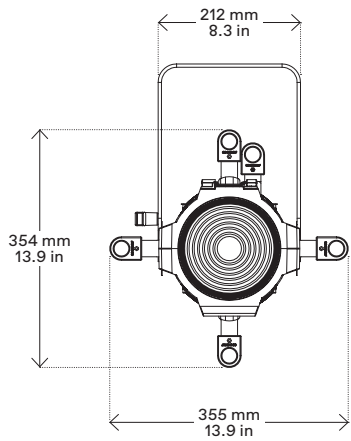

Physical

● Yoke	Manual (standard) or Pole Operated Pan-Tilt (Optional)
● Materials	Flame-retardant thermoplastic engineering polymers
● Framing System	Four stainless steel shutter blades in a two-plane assembly, 0.40mm (AISI 316)
● High-impact Resistant	Thermally insulated knobs and shutter handles
● Weight	Body: 6 Kg/13.2 lbs - With 28°-40° Optic: 8.5 Kg/18.7 lbs
● Length	Body: 362 mm/14.2 in - With 28°-40° Optic: 601 mm/14.2 in
● Height	189 mm/7.4 in - With bracket: 372 mm/14.6 in
● Width	212 mm/14.2 in
● IP Rating	IP20 (available IP65 LEDko Ext Series)
● Color options	Black, custom color on request (optional)
● Included accessories	1.5 m power cable with PowerCON TRUE1 and bare ends, gobo holder, front barrel

05 → Green Saturation

06 → Special Function

Drawing Size

* with Profile Zoom 28°/40° optic

* Magnetic gobo holder (optional)

LEDko Optics dimensions and weight

Product	Optics	Length	Weight
	Lens Tube Profile 10°	900 mm (35.4 in)	9 Kg (19.8 lbs)

Product	Optics	Length	Weight
	Lens Tube Profile 14°	750 mm (35.4 in)	9 Kg (19.8 lbs)
	Lens Tube Profile 70°	750 mm (35.4 in)	8.68 Kg (19.14 lbs)

Product	Optics	Length	Weight
	Lens Tube Profile 19°	670 mm (26.3 in)	9.15 Kg (20.17 lbs)
	Lens Tube Profile 26°	670 mm (26.3 in)	9.05 Kg (19.95 lbs)
	Lens Tube Profile 36°	670 mm (26.3 in)	9.35 Kg (20.60 lbs)
	Lens Tube Profile 50°	670 mm (26.3 in)	9.05 Kg (19.95 lbs)

Product	Optics	Length	Weight
	Profile Zoom 15°-35°	886 mm (34.9 in)	13.05 Kg (28.77 lbs)

Product	Optics	Length	Weight
	Profile Zoom 25°-50°	783 mm (30.8 in)	11.2 Kg (24.69 lbs)

Product	Optics	Length	Weight
	Profile Zoom 28°-40°	601 mm (23.7 in)	8.3 Kg (18.3 lbs)
	Soft Profile Fresnel Zoom 14°-40°	601 mm (23.7 in)	7.75 Kg (17.09 lbs)
	Soft Profile PC Zoom 11°-38°	601 mm (23.7 in)	8.25 Kg (18.19 lbs)