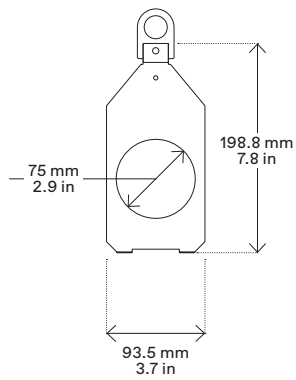

Physical

● Yoke	Manual (standard) or Pole Operated Pan-Tilt (Optional)
● Materials	Flame-retardant thermoplastic engineering polymers
● Framing System	Four stainless steel shutter blades in a two-plane assembly, 0.40mm (AISI 316)
● High-impact Resistant	Thermally insulated knobs and shutter handles
● Weight	Body: 6 Kg/13.2 lbs - With 28°-40° Optic: 8.5 Kg/18.7 lbs
● Length	Body: 362 mm/14.2 in - With 28°-40° Optic: 601 mm/14.2 in
● Height	189 mm/7.4 in - With bracket: 372 mm/14.6 in
● Width	212 mm/14.2 in
● IP Rating	IP20 (available IP65 LEDko Ext Series)
● Color options	Black, custom color on request (optional)
● Included accessories	1.5 m power cable with PowerCON TRUE1 and bare ends, gobo holder, front barrel

05 → Green Saturation

06 → Special Function

Drawing Size

* with Profile Zoom 28°/40° optic

* Magnetic gobo holder (optional)

LEDko Optics dimensions and weight

Product	Optics	Length	Weight
	Lens Tube Profile 10°	900 mm (35.4 in)	9 Kg (19.8 lbs)

Product	Optics	Length	Weight
	Lens Tube Profile 14°	750 mm (35.4 in)	9 Kg (19.8 lbs)
	Lens Tube Profile 70°	750 mm (35.4 in)	8.68 Kg (19.14 lbs)

Product	Optics	Length	Weight
	Lens Tube Profile 19°	670 mm (26.3 in)	9.15 Kg (20.17 lbs)
	Lens Tube Profile 26°	670 mm (26.3 in)	9.05 Kg (19.95 lbs)
	Lens Tube Profile 36°	670 mm (26.3 in)	9.35 Kg (20.60 lbs)
	Lens Tube Profile 50°	670 mm (26.3 in)	9.05 Kg (19.95 lbs)

Product	Optics	Length	Weight
	Profile Zoom 15°-35°	886 mm (34.9 in)	13.05 Kg (28.77 lbs)

Product	Optics	Length	Weight
	Profile Zoom 25°-50°	783 mm (30.8 in)	11.2 Kg (24.69 lbs)

Product	Optics	Length	Weight
	Profile Zoom 28°-40°	601 mm (23.7 in)	8.3 Kg (18.3 lbs)
	Soft Profile Fresnel Zoom 14°-40°	601 mm (23.7 in)	7.75 Kg (17.09 lbs)
	Soft Profile PC Zoom 11°-38°	601 mm (23.7 in)	8.25 Kg (18.19 lbs)