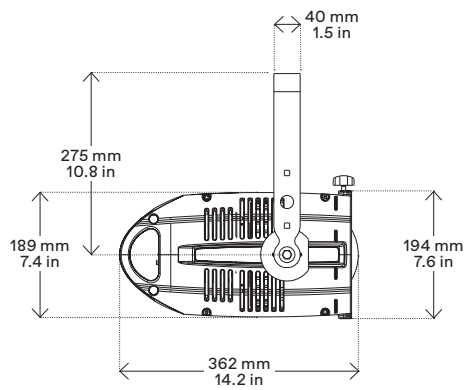

Physical

● Yoke	Manual (standard) or Pole Operated Pan-Tilt (Optional)
● Materials	Flame-retardant thermoplastic engineering polymers
● Framing System	Four stainless steel shutter blades in a two-plane assembly, 0.40mm (AISI 316)
● High-impact Resistant	Thermally insulated knobs and shutter handles
● Weight	Body: 6 Kg/13.2 lbs - With 28°-40° Optic: 8.5 Kg/18.7 lbs
● Length	Body: 362 mm/14.2 in - With 28°-40° Optic: 601 mm/14.2 in
● Height	189 mm/7.4 in - With bracket: 372 mm/14.6 in
● Width	212 mm/14.2 in
● IP Rating	IP20 (available IP65 LEDko Ext Series)
● Color options	Black, custom color on request (optional)
● Included accessories	1.5 m power cable with PowerCON TRUE1 and bare ends, gobo holder, front barrel

05 → Green Saturation

06 → Special Function

Drawing Size

* with Profile Zoom 28°/40° optic

* Magnetic gobo holder (optional)

LEDko Optics dimensions and weight

Product	Optics	Length	Weight
	Lens Tube Profile 10°	900 mm (35.4 in)	9 Kg (19.8 lbs)

Product	Optics	Length	Weight
	Lens Tube Profile 14°	750 mm (35.4 in)	9 Kg (19.8 lbs)
	Lens Tube Profile 70°	750 mm (35.4 in)	8.68 Kg (19.14 lbs)

Product	Optics	Length	Weight
	Lens Tube Profile 19°	670 mm (26.3 in)	9.15 Kg (20.17 lbs)
	Lens Tube Profile 26°	670 mm (26.3 in)	9.05 Kg (19.95 lbs)
	Lens Tube Profile 36°	670 mm (26.3 in)	9.35 Kg (20.60 lbs)
	Lens Tube Profile 50°	670 mm (26.3 in)	9.05 Kg (19.95 lbs)

Product	Optics	Length	Weight
	Profile Zoom 15°-35°	886 mm (34.9 in)	13.05 Kg (28.77 lbs)

Product	Optics	Length	Weight
	Profile Zoom 25°-50°	783 mm (30.8 in)	11.2 Kg (24.69 lbs)

Product	Optics	Length	Weight
	Profile Zoom 28°-40°	601 mm (23.7 in)	8.3 Kg (18.3 lbs)
	Soft Profile Fresnel Zoom 14°-40°	601 mm (23.7 in)	7.75 Kg (17.09 lbs)
	Soft Profile PC Zoom 11°-38°	601 mm (23.7 in)	8.25 Kg (18.19 lbs)