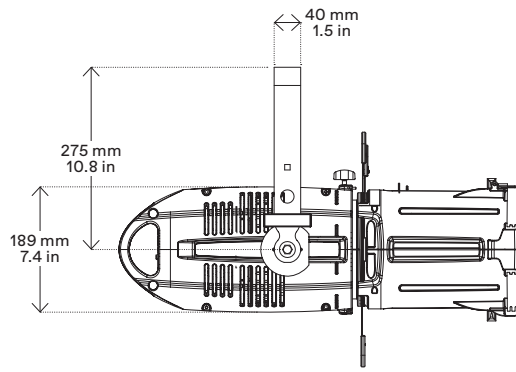

05 → Green Saturation

06 → Special Function

Drawing Size

* with Profile Zoom 28°/40° optic

* Magnetic gobo holder (optional)

LEDko Optics dimensions and weight

Product	Optics	Length	Weight
	Lens Tube Profile 10°	900 mm (35.4 in)	9 Kg (19.8 lbs)

Product	Optics	Length	Weight
	Lens Tube Profile 14°	750 mm (35.4 in)	9 Kg (19.8 lbs)
	Lens Tube Profile 70°	750 mm (35.4 in)	8.68 Kg (19.14 lbs)

Product	Optics	Length	Weight
	Lens Tube Profile 19°	670 mm (26.3 in)	9.15 Kg (20.17 lbs)
	Lens Tube Profile 26°	670 mm (26.3 in)	9.05 Kg (19.95 lbs)
	Lens Tube Profile 36°	670 mm (26.3 in)	9.35 Kg (20.60 lbs)
	Lens Tube Profile 50°	670 mm (26.3 in)	9.05 Kg (19.95 lbs)

Product	Optics	Length	Weight
	Profile Zoom 15°-35°	886 mm (34.9 in)	13.05 Kg (28.77 lbs)

Product	Optics	Length	Weight
	Profile Zoom 25°-50°	783 mm (30.8 in)	11.2 Kg (24.69 lbs)

Product	Optics	Length	Weight
	Profile Zoom 28°-40°	601 mm (23.7 in)	8.3 Kg (18.3 lbs)
	Soft Profile Fresnel Zoom 14°-40°	601 mm (23.7 in)	7.75 Kg (17.09 lbs)
	Soft Profile PC Zoom 11°-38°	601 mm (23.7 in)	8.25 Kg (18.19 lbs)