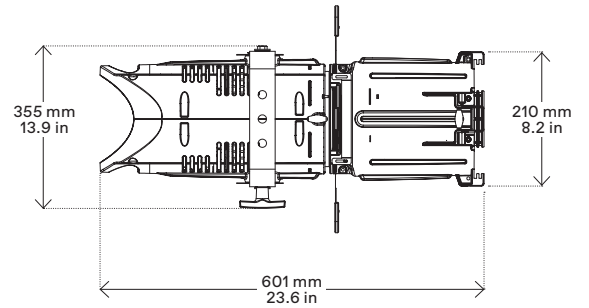

05 → Green Saturation

06 → Special Function

Drawing Size

* with Profile Zoom 28°/40° optic

* Magnetic gobo holder (optional)

LEDko Optics dimensions and weight

Product	Optics	Length	Weight
	Lens Tube Profile 10°	900 mm (35.4 in)	9 Kg (19.8 lbs)

Product	Optics	Length	Weight
	Lens Tube Profile 14°	750 mm (35.4 in)	9 Kg (19.8 lbs)
	Lens Tube Profile 70°	750 mm (35.4 in)	8.68 Kg (19.14 lbs)

Product	Optics	Length	Weight
	Lens Tube Profile 19°	670 mm (26.3 in)	9.15 Kg (20.17 lbs)
	Lens Tube Profile 26°	670 mm (26.3 in)	9.05 Kg (19.95 lbs)
	Lens Tube Profile 36°	670 mm (26.3 in)	9.35 Kg (20.60 lbs)
	Lens Tube Profile 50°	670 mm (26.3 in)	9.05 Kg (19.95 lbs)

Product	Optics	Length	Weight
	Profile Zoom 15°-35°	886 mm (34.9 in)	13.05 Kg (28.77 lbs)

Product	Optics	Length	Weight
	Profile Zoom 25°-50°	783 mm (30.8 in)	11.2 Kg (24.69 lbs)

Product	Optics	Length	Weight
	Profile Zoom 28°-40°	601 mm (23.7 in)	8.3 Kg (18.3 lbs)
	Soft Profile Fresnel Zoom 14°-40°	601 mm (23.7 in)	7.75 Kg (17.09 lbs)
	Soft Profile PC Zoom 11°-38°	601 mm (23.7 in)	8.25 Kg (18.19 lbs)