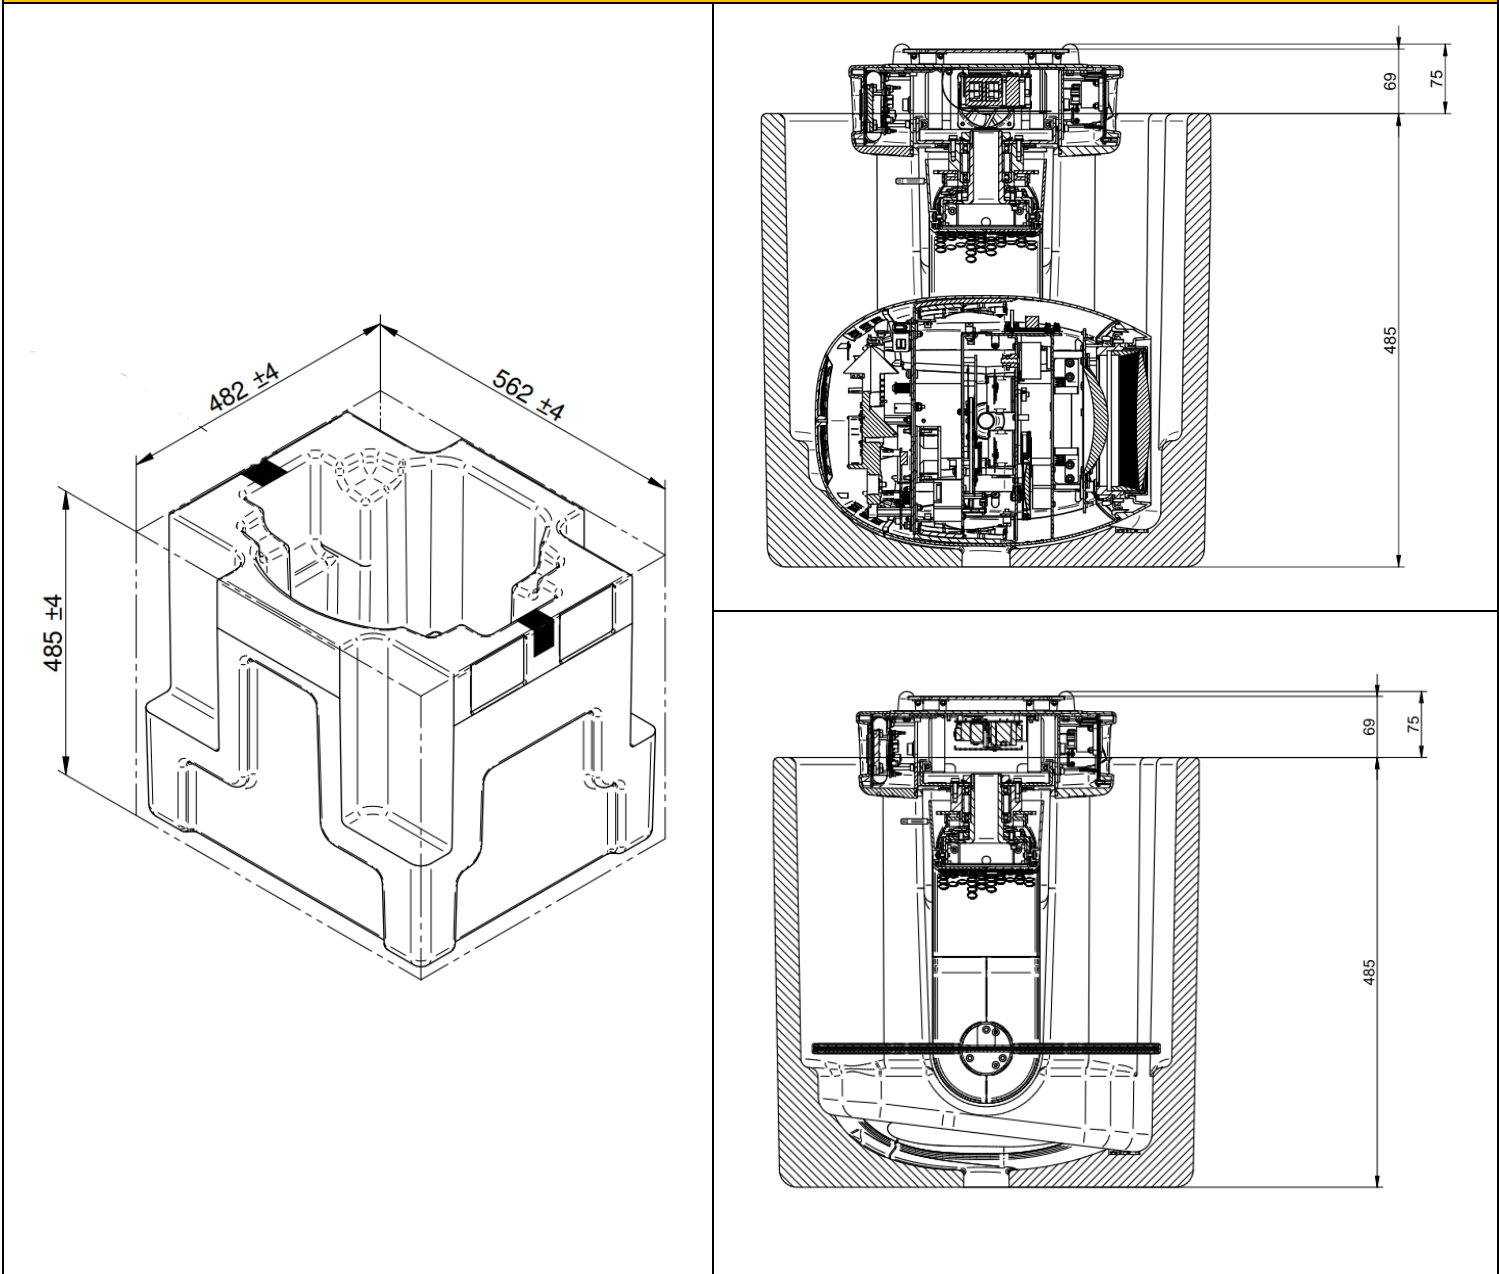

EPP Foam Shell part number	
F21318/001	Foam Shell ReflectXion / Xtylos

Foam Shell dimensions REFLECTXION / XTYLOS

Flight case dimensions and part number: CF1004

The part number CF1004 of flight case is to be intended with 2 included foam shell