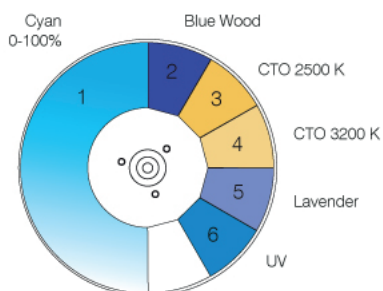

image: \varnothing 12 mm

pos. 8

Static Gobo Wheel

371110/801

Animation Wheel

371009/801

Colour Wheels

371073/801