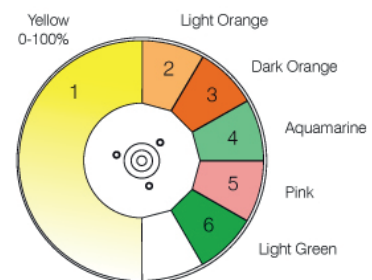

371073/803