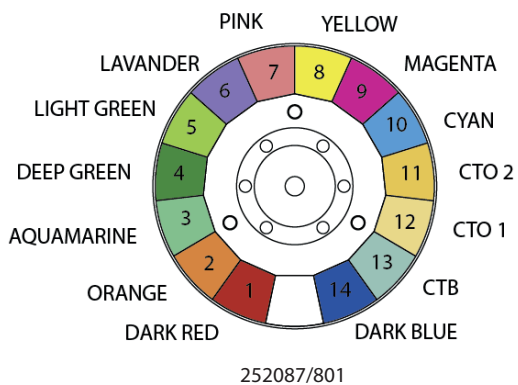

Color Wheel

Fixed Gobo Wheel