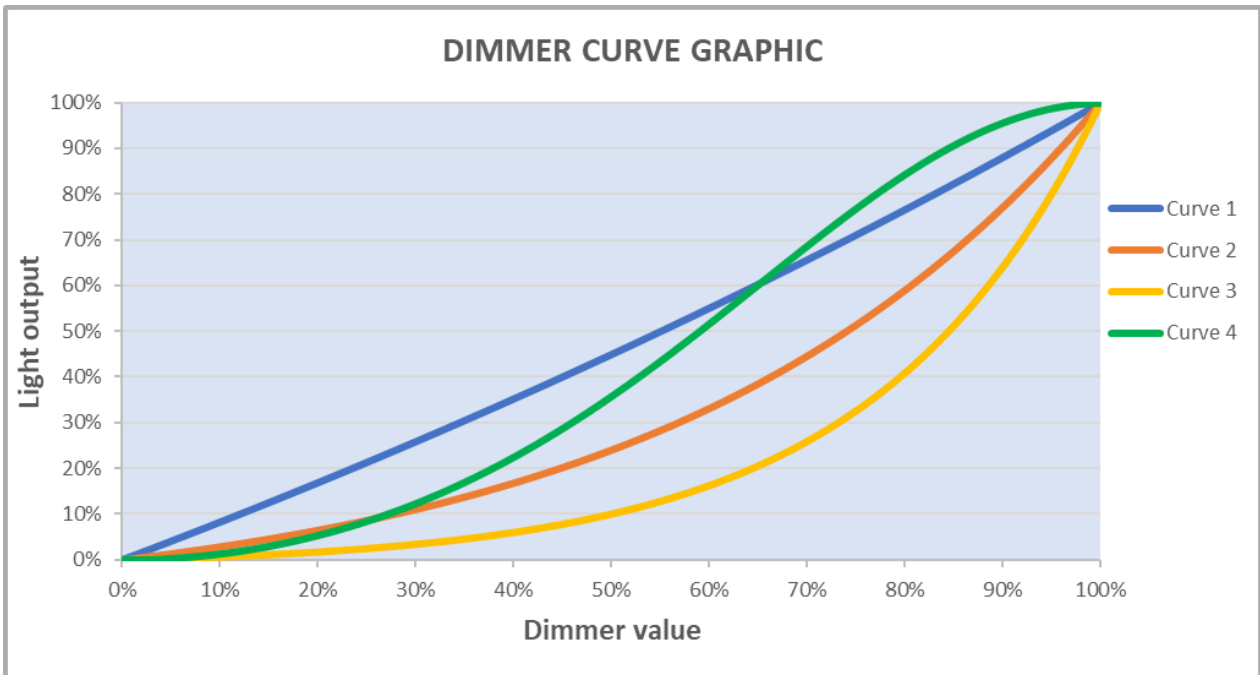

IMPORTANT NOTE: Dimmer Curve 5 has all the Leds synchronized, for balanced behavior in white.