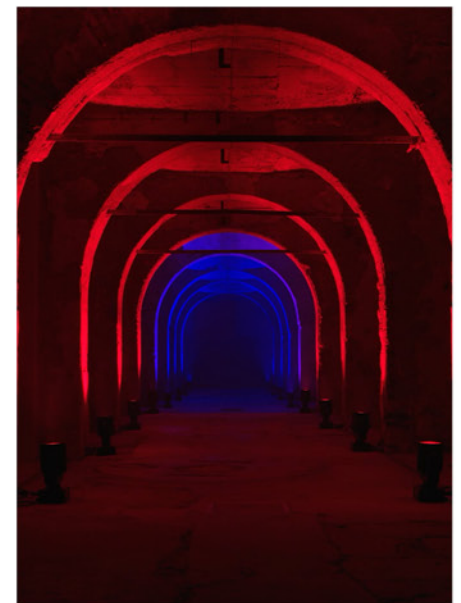

PERFECT CHOICE FOR EVERY STAGE

Mini-B Aqua PX is a powerful, versatile, and weather-resistant washlight suitable for diverse applications. Whether for indoor productions (theaters, TV studios, event venues) or outdoor events (concerts, festivals, stage productions), it offers exceptional performance. Its compact, lightweight design enables high-speed pan & tilt movements, ideal for dynamic effects. The weather-resistant, versatile mini-washlight integrates smoothly into

indoor and outdoor stages, making it an exceptional addition to any lighting professional's toolkit.

Mini-B Aqua PX - more than a washlight, it's the cherry on top, a showstopper, leaving an indelible mark on your lighting masterpieces.