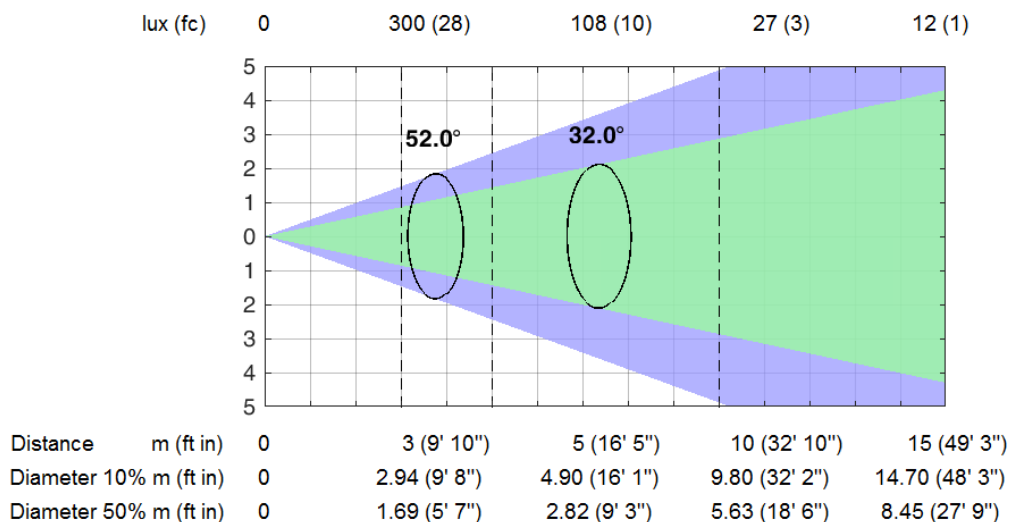

Silent Mode: STANDARD – Maximum Zoom

BLUE (52° 10% - 32° 50%)

Total Output: 900 lumens