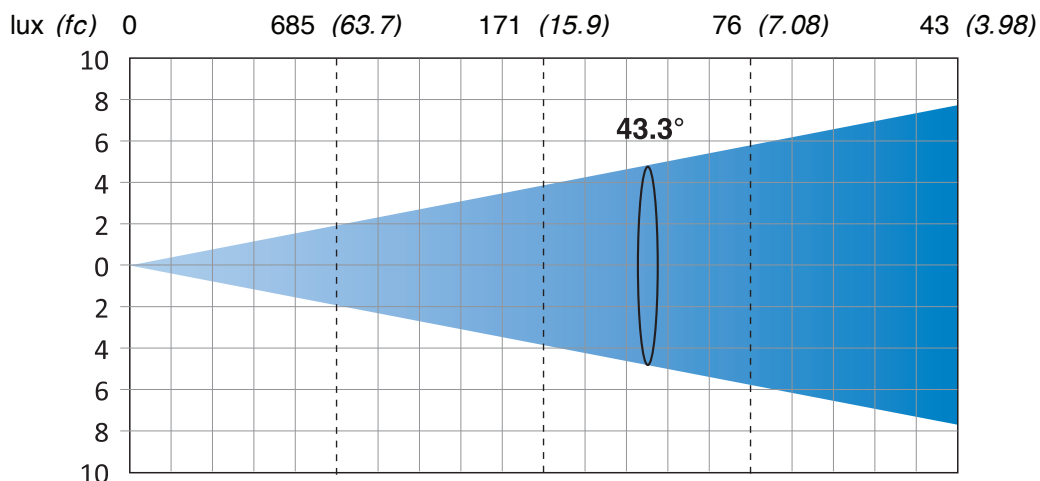

Minimum Zoom, CONSTANT mode (5.3°)

Total Output: 5400 lumens

Maximum Zoom, AUTO mode (43.3°)

Total Output: 9800 lumens

AXCOR PROFILE 400

EN PHOTOMETRIC DIAGRAMMS

ES DIAGRAMAS FOTOMÉTRICOS

IT DIAGRAMMI FOTOMETRICI

FR DIAGRAMMES PHOTOMETRIQUES

DE FOTOMETRISCHE DIAGRAMME

Maximum Zoom, SLN mode (43.3°)

Total Output: 7200 lumens

Distance	m (ft in)	0	5 (16' 5'')	10 (32' 10'')	15 (49' 3'')	20 (65' 7'')
Diameter	m (ft in)	0	3.97 (13' 0'')	7.93 (26' 0'')	11.90 (39' 1'')	15.87 (52' 1'')

Maximum Zoom, CONSTANT mode (43.3°)

Total Output: 9800 lumens

Distance	m (ft in)	0	5 (16' 5'')	10 (32' 10'')	15 (49' 3'')	20 (65' 7'')
Diameter	m (ft in)	0	3.97 (13' 0'')	7.93 (26' 0'')	11.90 (39' 1'')	15.87 (52' 1'')