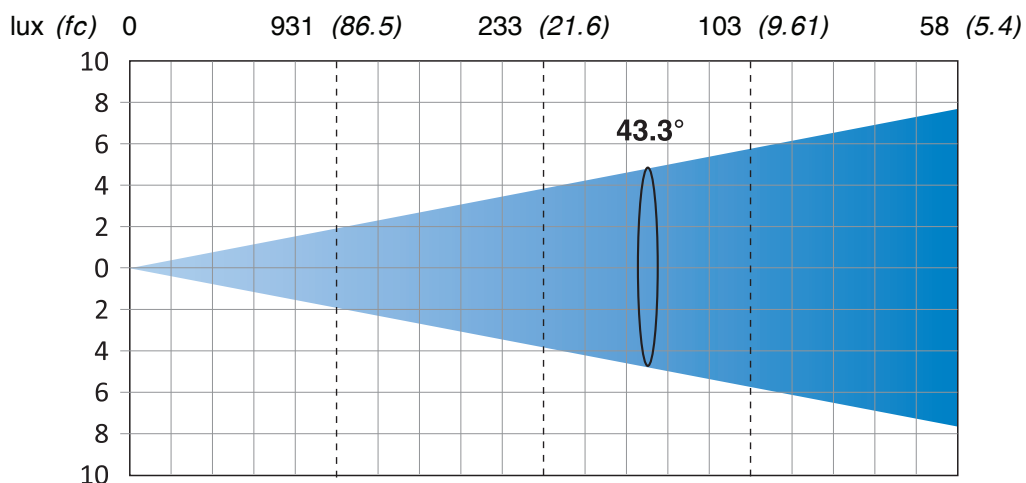

Minimum Zoom, CONSTANT mode (5.3°)

Total Output: 5400 lumens

Maximum Zoom, AUTO mode (43.3°)

Total Output: 9800 lumens

AXCOR PROFILE 400

EN PHOTOMETRIC DIAGRAMMS

ES DIAGRAMAS FOTOMÉTRICOS

IT DIAGRAMMI FOTOMETRICI

FR DIAGRAMMES PHOTOMETRIQUES

DE FOTOMETRISCHE DIAGRAMME

Maximum Zoom, SLN mode (43.3°)

Total Output: 7200 lumens

Distance	m (ft in)	0	5 (16' 5'')	10 (32' 10'')	15 (49' 3'')	20 (65' 7'')
Diameter	m (ft in)	0	3.97 (13' 0'')	7.93 (26' 0'')	11.90 (39' 1'')	15.87 (52' 1'')

Maximum Zoom, CONSTANT mode (43.3°)

Total Output: 9800 lumens

Distance	m (ft in)	0	5 (16' 5'')	10 (32' 10'')	15 (49' 3'')	20 (65' 7'')
Diameter	m (ft in)	0	3.97 (13' 0'')	7.93 (26' 0'')	11.90 (39' 1'')	15.87 (52' 1'')