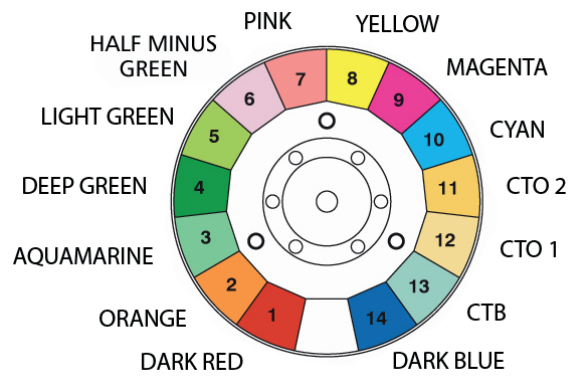

Axcor Beam 300

Color Wheel

347061/801

Fixed Gobo Wheel

347062/801