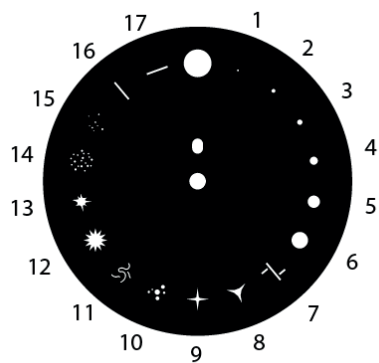

Axcor Beam 300

Color Wheel

347061/801

Fixed Gobo Wheel

347062/801