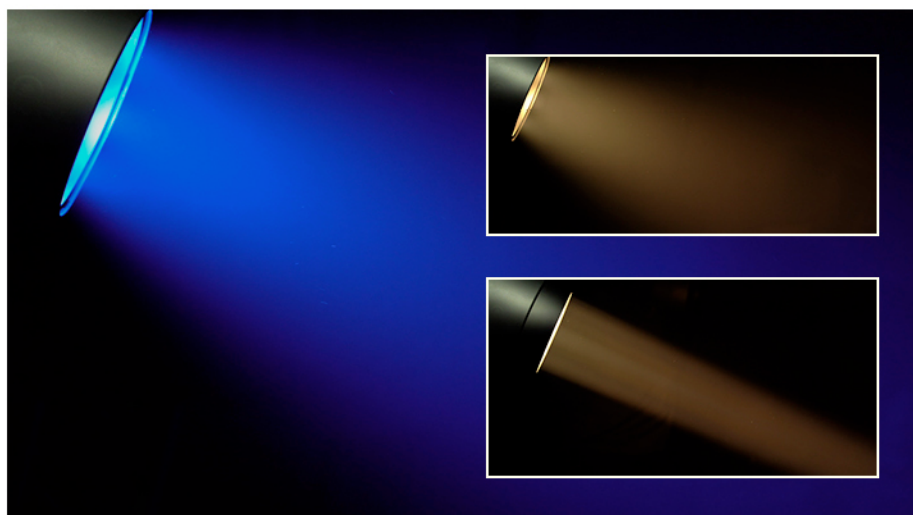

First in a series of specialized models for the theatrical sector, this product features an **RGBWW LED light**

source, that produces **warm color temperatures** perfect to match any complexion or scenery on stage through its replication of **natural pastel colors** and **CRI rating greater than 90**. The color temperature can also be digitally adjusted between **2500K through 6500K**.

The implementation of a special warm white LEDs does not adversely affect

the luminous efficiency: the ACTORIS PARLED is positioned at the top of its category, featuring a lumen output of **3400 lumens**.

The ACTORIS PARLED ensures **extremely silent operation**, thanks to use of special silenced axial fans.

With a zoom range of **4° to 53° via its motorized zoom, a 24-bit electronic dimmer with five curves**, 4 individually selectable operating modes, and its color range, the ACTORIS PARLED is one of the smallest, most versatile fixtures on the market.

Using the same LED optical system as the Claypaky MINI-B WW range, you can use ACTORIS PARLED with these products for balanced color consistency. Barndoors and frames for frost and gel filters are available as optional accessories.

ACTORIS PARLED is one model being introduced through the new ACTORIS series by ADB, designed specifically for theatres and marketed by Claypaky and its dealer network.