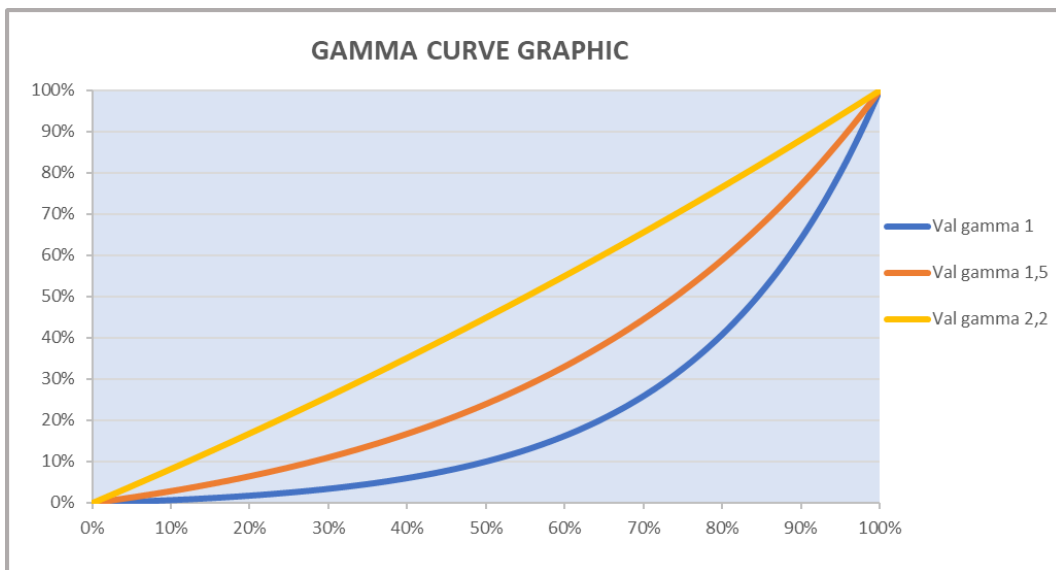

IMPORTANT NOTE: Dimmer Curve 5 has all the Leds synchronized, for balanced behavior in white.